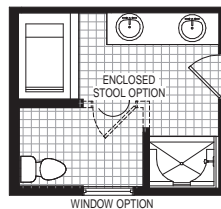

Jersey

2017 Sq. Ft.
29'8" x 68'0"

HIDDEN PANTRY
W/ U-SHAPED STAIR OPTION

ALTERNATE 5-PIECE
MASTER BATH

ALTERNATE BASEMENT STAIR OPTION