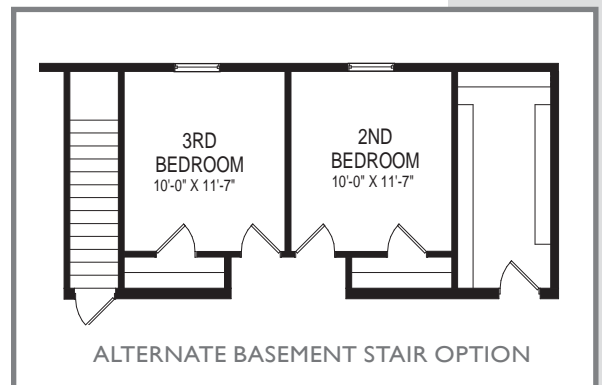

Jersey

2017 Sq. Ft.
29'8" x 68'0"

HIDDEN PANTRY
W/ U-SHAPED STAIR OPTION

ALTERNATE 5-PIECE
MASTER BATH

ALTERNATE BASEMENT STAIR OPTION