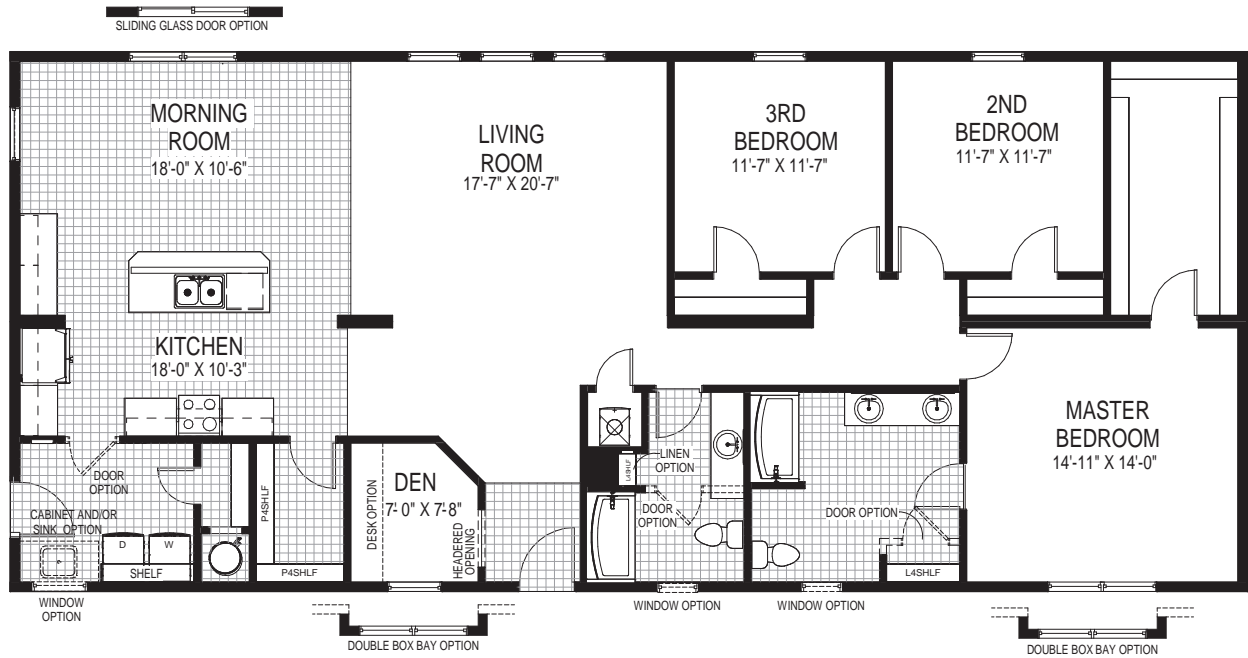

Jersey

2017 Sq. Ft.
29'8" x 68'0"

HIDDEN PANTRY
W/ U-SHAPED STAIR OPTION

ALTERNATE 5-PIECE
MASTER BATH

ALTERNATE BASEMENT STAIR OPTION