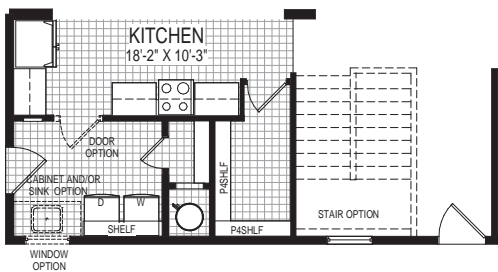

Jersey

2017 Sq. Ft.
29'8" x 68'0"

HIDDEN PANTRY
W/ U-SHAPED STAIR OPTION

ALTERNATE 5-PIECE
MASTER BATH

ALTERNATE BASEMENT STAIR OPTION