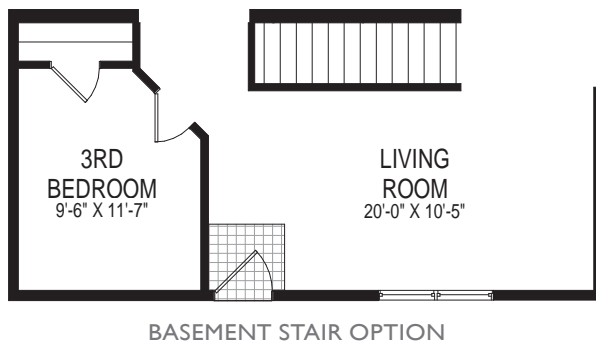

Birch

1424 Sq. Ft.
29'8" x 48'0"

At only 48 feet long, the Birch offers an open floor plan with generously-sized bedrooms. The kitchen, morning room, and living room all merge together to provide one open area. One can add our vaulted ceiling option to make this space seem even more grand.