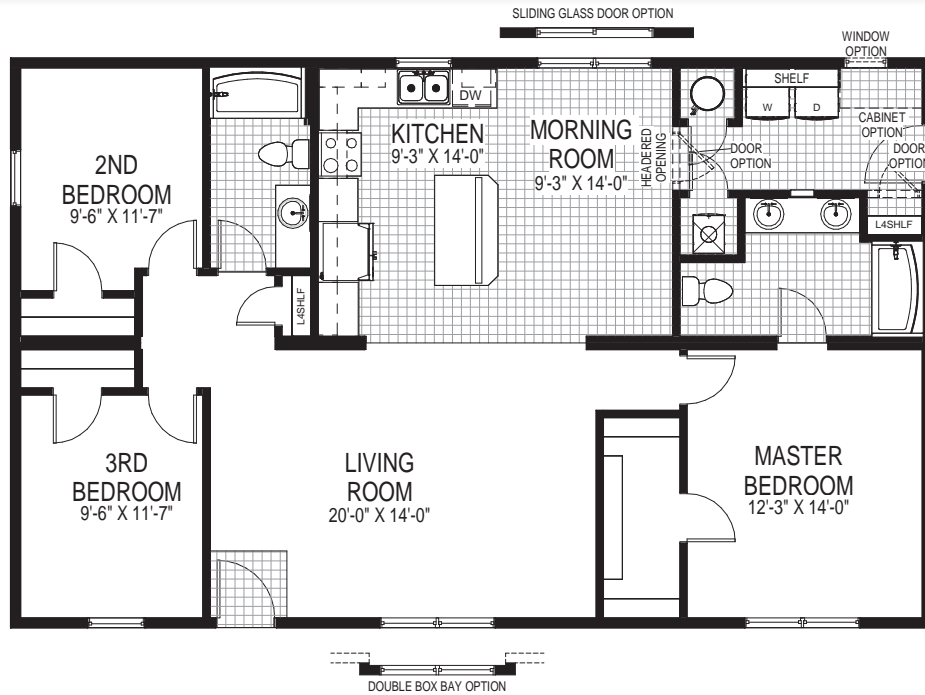

Birch

1424 Sq. Ft.
29'8" x 48'0"

At only 48 feet long, the Birch offers an open floor plan with generously-sized bedrooms. The kitchen, morning room, and living room all merge together to provide one open area. One can add our vaulted ceiling option to make this space seem even more grand.