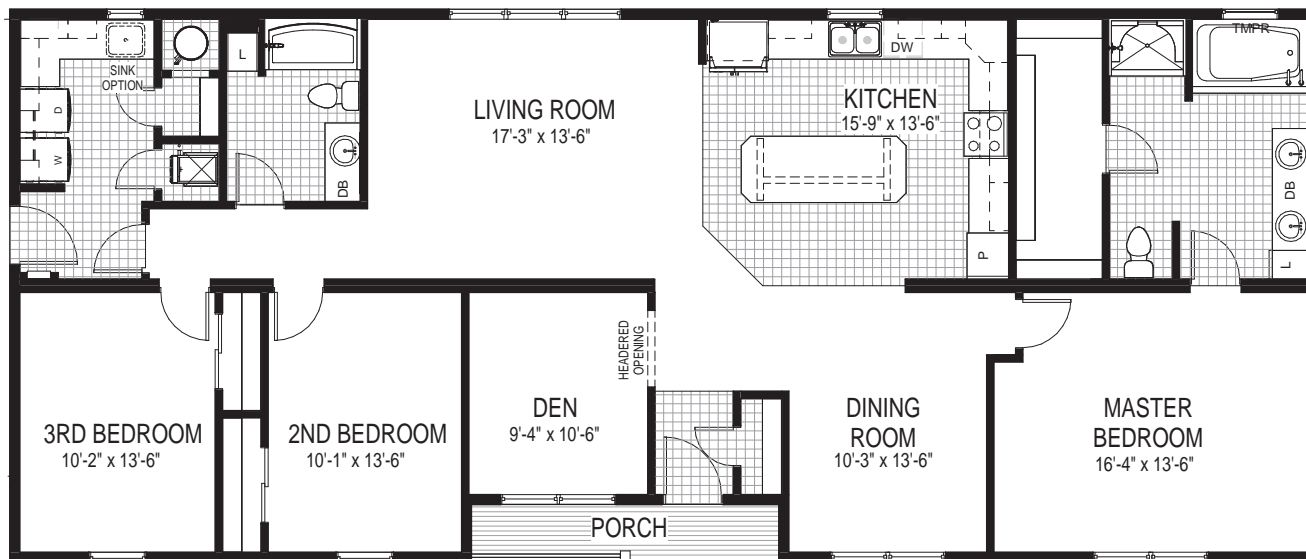

NORFOLK

3 Bedrooms | 2 Bathrooms | 28'9" x 68'0" | 1907 SQFT

ALTERNATE HIDDEN PANTRY AND ALTERNATE MONOGRAM BATH

ALTERNATE ENCOMPASS BATH OPTION

ALTERNATE U-SHAPED BASEMENT STAIR OPTION