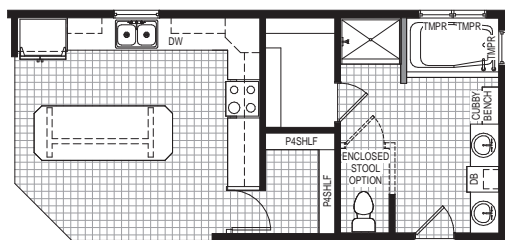

NORFOLK

3 Bedrooms | 2 Bathrooms | 28'9" x 68'0" | 1907 SQFT

ALTERNATE HIDDEN PANTRY AND ALTERNATE MONOGRAM BATH

ALTERNATE ENCOMPASS BATH OPTION

ALTERNATE U-SHAPED BASEMENT STAIR OPTION