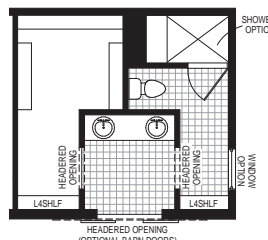

NORFOLK

3 Bedrooms | 2 Bathrooms | 28'9" x 68'0" | 1907 SQFT

ALTERNATE HIDDEN PANTRY AND ALTERNATE MONOGRAM BATH

ALTERNATE ENCOMPASS BATH OPTION

ALTERNATE U-SHAPED BASEMENT STAIR OPTION