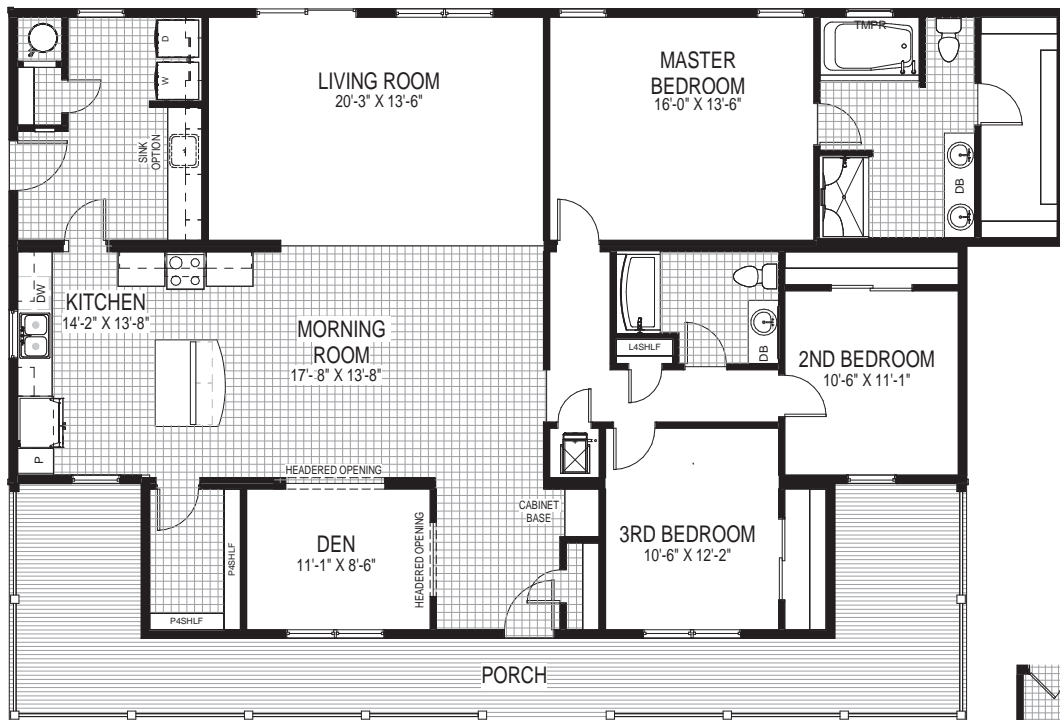

3 Bedrooms | 2 Bathrooms | 43' 1-1/2" x 64' 0"/58' 0" | 2147 SQFT

ALTERNATE BASEMENT  
STAIR OPTION