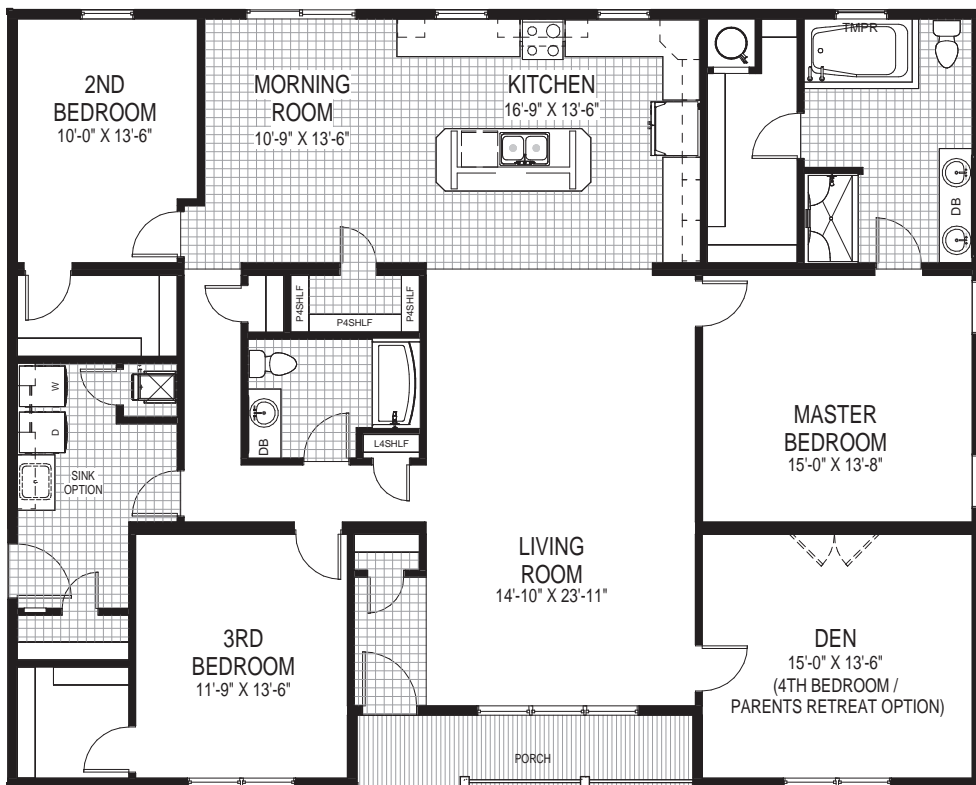

KENESAW

3 Bedrooms | 2 Bathrooms | 43' 1-1/2" x 54'0" | 2254 SQFT

ALTERNATE KITCHEN LAYOUT
W/ HIDDEN PANTRY

ALTERNATE BASEMENT
STAIR OPTION