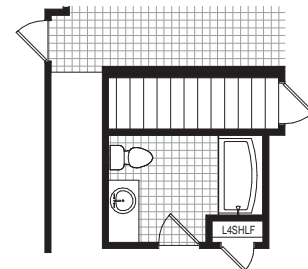

KENESAW

3 Bedrooms | 2 Bathrooms | 43' 1-1/2" x 54'0" | 2254 SQFT

ALTERNATE KITCHEN LAYOUT
W/ HIDDEN PANTRY

ALTERNATE BASEMENT
STAIR OPTION