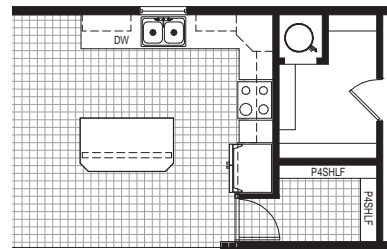

KENESAW

3 Bedrooms | 2 Bathrooms | 43' 1-1/2" x 54'0" | 2254 SQFT

ALTERNATE KITCHEN LAYOUT
W/ HIDDEN PANTRY

ALTERNATE BASEMENT
STAIR OPTION