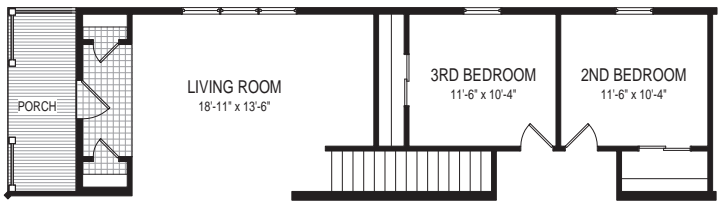

HELENA

3 Bedrooms | 2 Bathrooms | 28'9" x 68'0" | 1826 SQFT

ALTERNATE WINDOW OPTION

ALTERNATE BASEMENT STAIR OPTION

ALTERNATE CAPE COD AND/OR BASEMENT STAIR OPTION