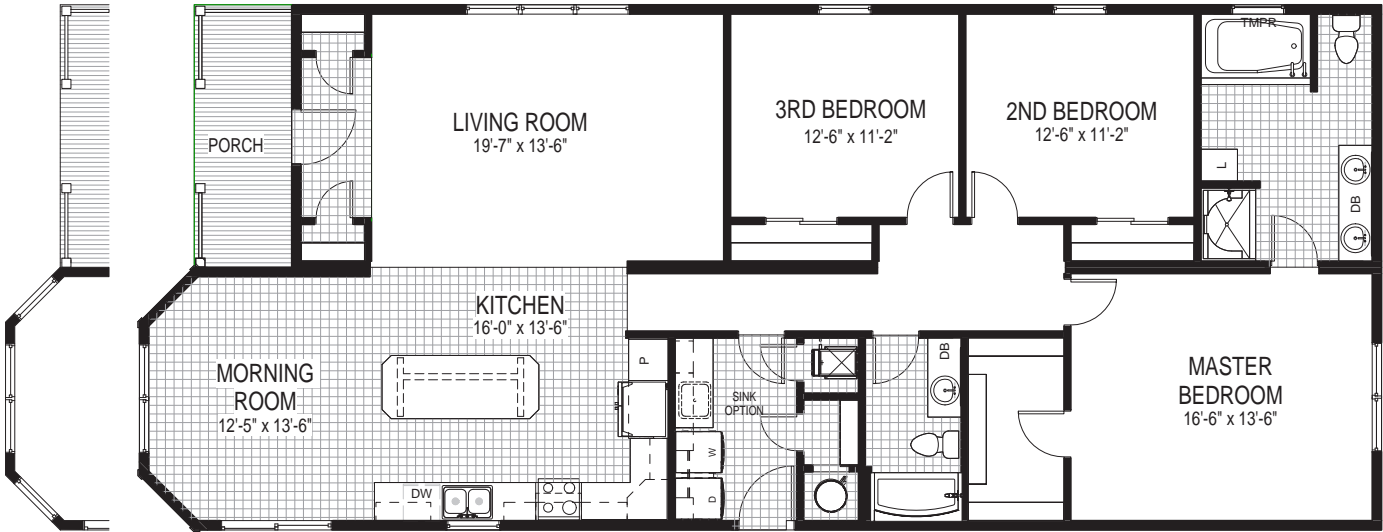

HELENA

3 Bedrooms | 2 Bathrooms | 28'9" x 68'0" | 1826 SQFT

ALTERNATE WINDOW OPTION

ALTERNATE BASEMENT STAIR OPTION

ALTERNATE CAPE COD AND/OR BASEMENT STAIR OPTION