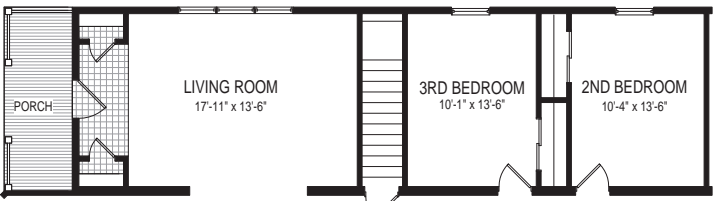

HELENA

3 Bedrooms | 2 Bathrooms | 28'9" x 68'0" | 1826 SQFT

ALTERNATE WINDOW OPTION

ALTERNATE BASEMENT STAIR OPTION

ALTERNATE CAPE COD AND/OR BASEMENT STAIR OPTION