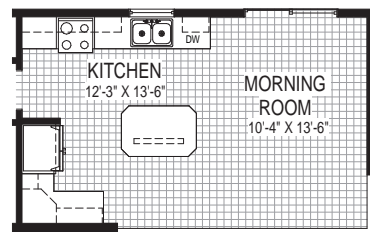

ELM CREEK

3 Bedrooms | 2 Bathrooms | 28'9" x 56'0" | 1610 SQFT

ALTERNATE BASMENT
STAIR OPTION

ALTERNATE KITCHEN
LAYOUT