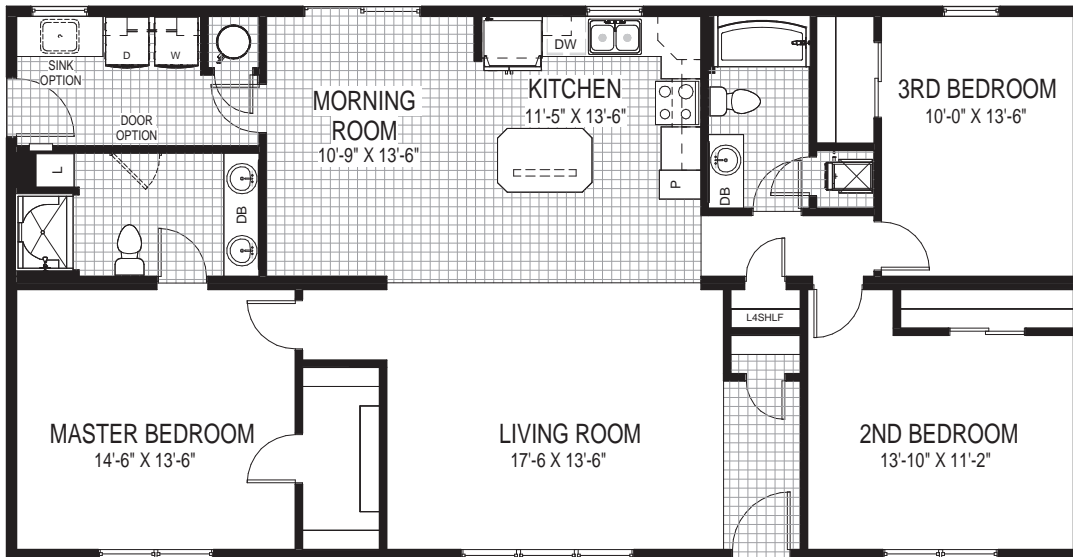

ELM CREEK

3 Bedrooms | 2 Bathrooms | 28'9" x 56'0" | 1610 SQFT

ALTERNATE BASMENT
STAIR OPTION

ALTERNATE KITCHEN
LAYOUT