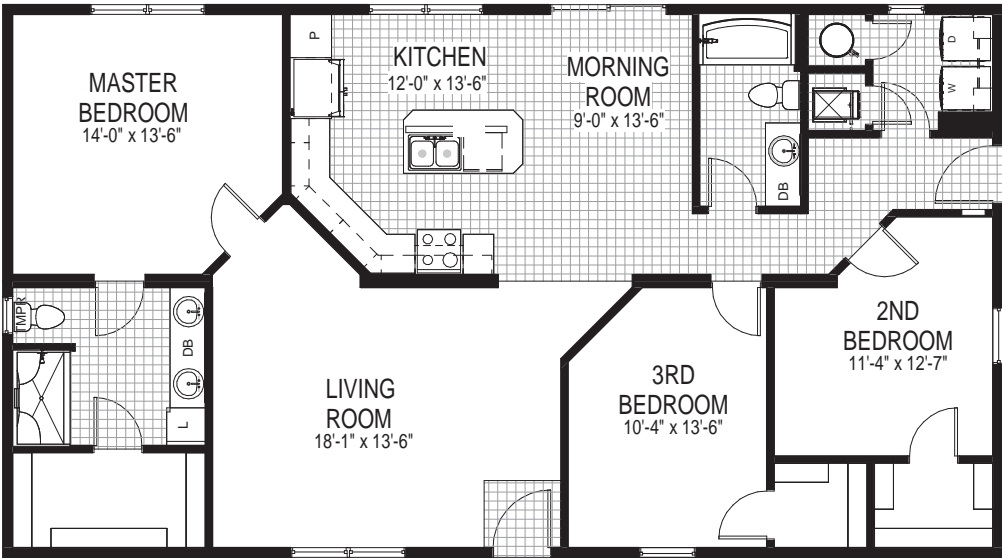

3 Bedrooms | 2 Bathrooms | 28'9" x 52'0" | 1495 SQFT

ALTERNATE STAIR OPTION

ALTERNATE 2ND/3RD BEDROOM/UTILITY OPTION