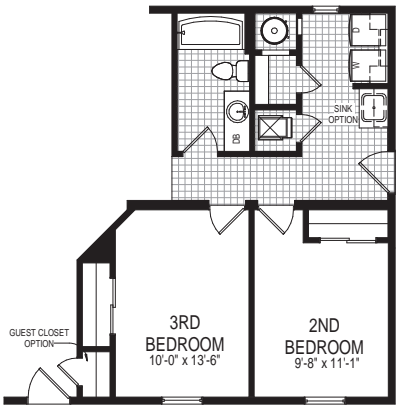

3 Bedrooms | 2 Bathrooms | 28'9" x 52'0" | 1495 SQFT

ALTERNATE STAIR OPTION

ALTERNATE 2ND/3RD BEDROOM/UTILITY OPTION