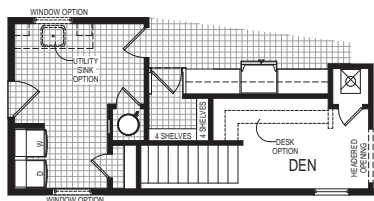

Sycamore

2136 Sq. Ft.
29'8" x 68'0"/76'0"

HIDDEN PANTRY OPTION

HIDDEN PANTRY / ALTERNATE FOR BASEMENT STAIR OPTION

ALTERNATE MAIN BATH OPTION

ALTERNATE MASTER BATH OPTION