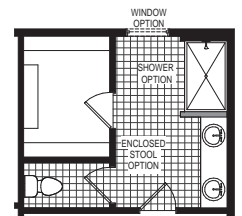

Sycamore

2136 Sq. Ft.
29'8" x 68'0"/76'0"

HIDDEN PANTRY OPTION

HIDDEN PANTRY / ALTERNATE FOR BASEMENT STAIR OPTION

ALTERNATE MAIN BATH OPTION

ALTERNATE MASTER BATH OPTION