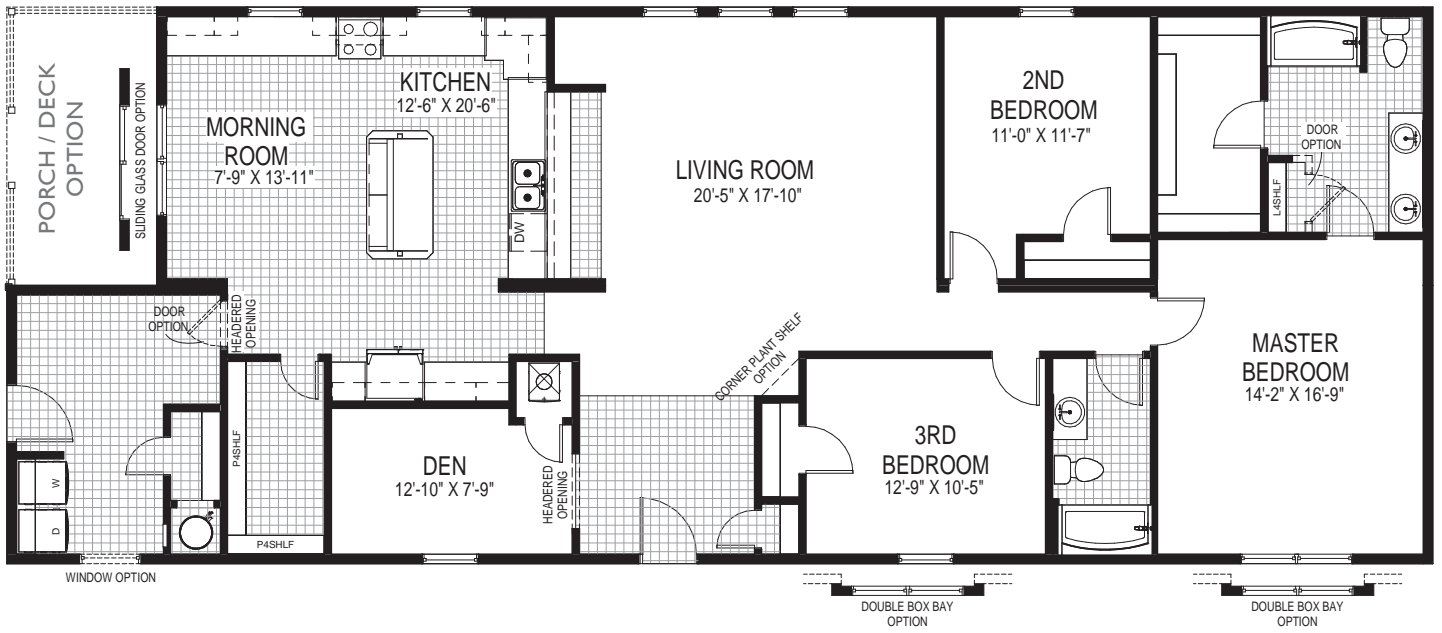

Sycamore

2136 Sq. Ft.
29'8" x 68'0"/76'0"

HIDDEN PANTRY OPTION

HIDDEN PANTRY / ALTERNATE FOR BASEMENT STAIR OPTION

ALTERNATE MAIN BATH OPTION

ALTERNATE MASTER BATH OPTION