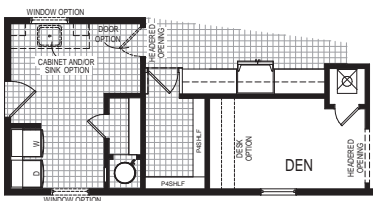

Sycamore

2136 Sq. Ft.
29'8" x 68'0"/76'0"

HIDDEN PANTRY OPTION

HIDDEN PANTRY / ALTERNATE FOR BASEMENT STAIR OPTION

ALTERNATE MAIN BATH OPTION

ALTERNATE MASTER BATH OPTION