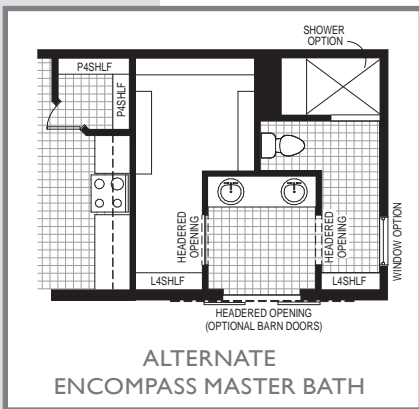

# Hawthorne

1899 Sq. Ft.  
29'8" x 64'0"

ALTERNATE 5-PIECE MASTER BATH

ALTERNATE ENCOMPASS MASTER BATH

ALTERNATE HALL I LAYOUT

ALTERNATE FRONT GARAGE LAYOUT

ALTERNATE BASEMENT STAIR OPTION