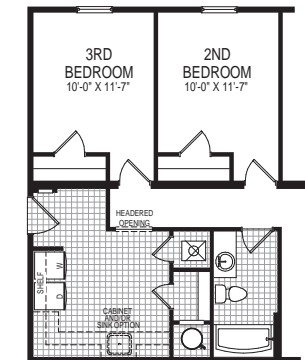

# Hawthorne

1899 Sq. Ft.  
29'8" x 64'0"

ALTERNATE 5-PIECE MASTER BATH

ALTERNATE ENCOMPASS MASTER BATH

ALTERNATE HALL I LAYOUT

ALTERNATE FRONT GARAGE LAYOUT

ALTERNATE BASEMENT STAIR OPTION