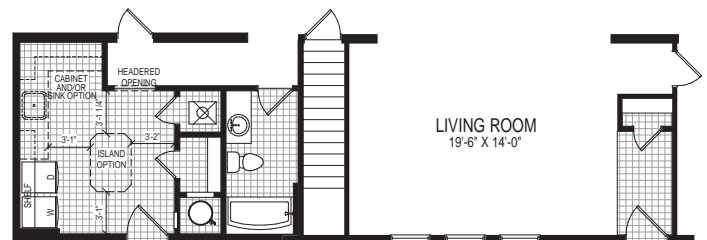

# Hawthorne

1899 Sq. Ft.  
29'8" x 64'0"

ALTERNATE 5-PIECE MASTER BATH

ALTERNATE ENCOMPASS MASTER BATH

ALTERNATE HALL I LAYOUT

ALTERNATE FRONT GARAGE LAYOUT

ALTERNATE BASEMENT STAIR OPTION