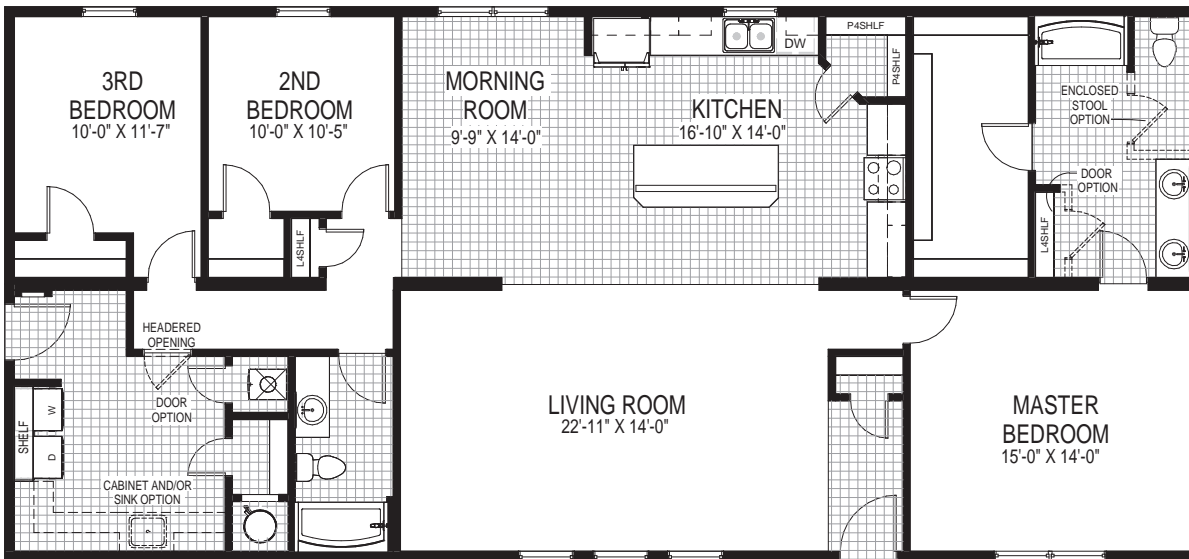

# Hawthorne

1899 Sq. Ft.  
29'8" x 64'0"

ALTERNATE 5-PIECE MASTER BATH

ALTERNATE ENCOMPASS MASTER BATH

ALTERNATE HALL I LAYOUT

ALTERNATE FRONT GARAGE LAYOUT

ALTERNATE BASEMENT STAIR OPTION