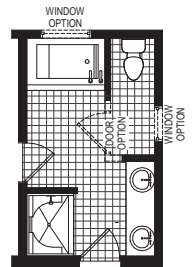

# Hawthorne

1899 Sq. Ft.  
29'8" x 64'0"

ALTERNATE 5-PIECE MASTER BATH

ALTERNATE ENCOMPASS MASTER BATH

ALTERNATE HALL I LAYOUT

ALTERNATE FRONT GARAGE LAYOUT

ALTERNATE BASEMENT STAIR OPTION