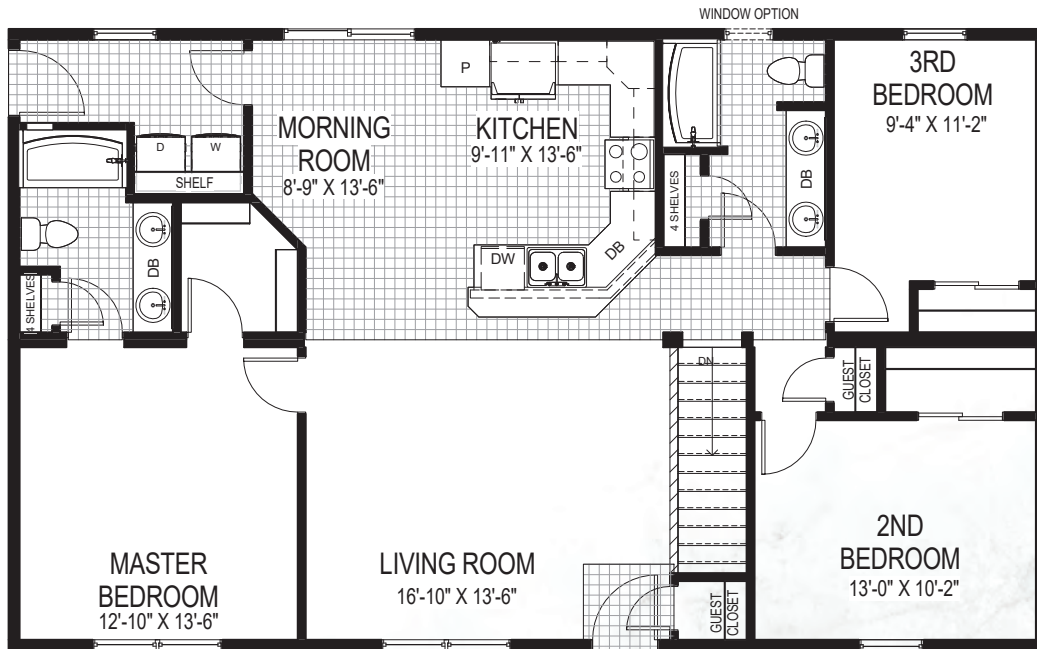

2 BEDROOMS  
2 BATHROOMS  
28'9" x 46'0"

# FLOYD

1323 SQFT

3 BEDROOMS  
2 BATHROOMS  
28'9" x 48'0"

# GREENWOOD

1380 SQFT