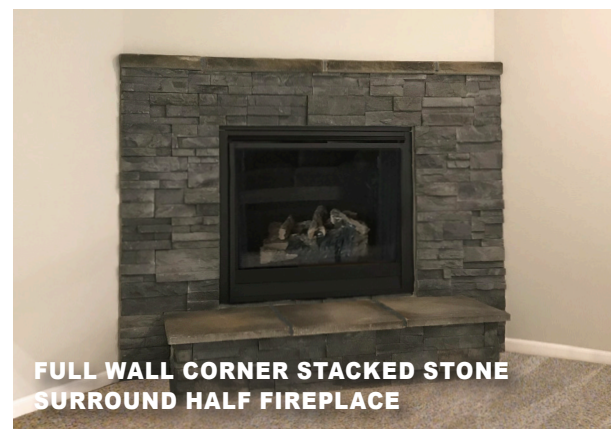

TILED FIREPLACE AT FLOOR LEVEL
(floor level/tile hearth/wood mantel)

FULL WALL FIREPLACE WITH FULL TILE SURROUND

FULL WALL CORNER STACKED STONE SURROUND HALF FIREPLACE