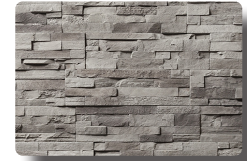

- Raised
- On Floor

- Hearth
- No Hearth
(Gas or Electric Only)

STACKED STONE

Wood Mantel

Chapel Hill

Kennedy

- Full Surround
- Half Surround

- Raised
- On Floor